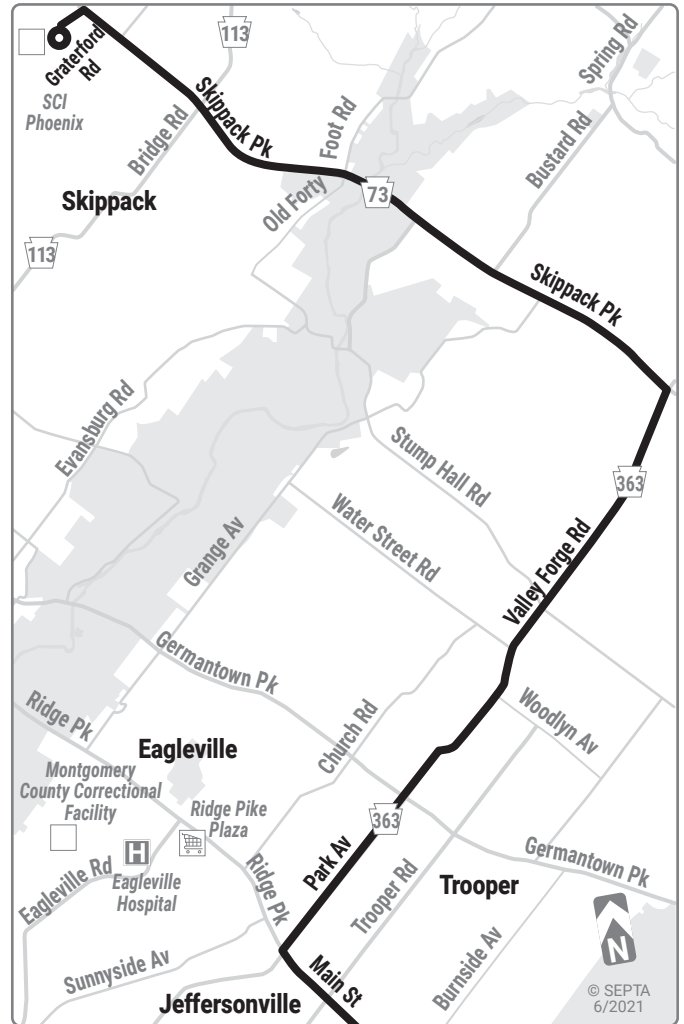

DISCONTINUED

91

**Graterford
to Norristown
Transportation
Center**

**DISCONTINUED UNTIL
FURTHER NOTICE**

Saturdays		
To Graterford		
Norristown Transportation Center	Main St & Forrest Av (Jeffersonville)	SCI Phoenix (Graterford)
AM SERVICE		
PM SERVICE		

Saturdays		
To Norristown Transportation Center		
SCI Phoenix (Graterford)	Main St & Forrest Av (Jeffersonville)	Norristown Transportation Center
AM SERVICE		
PM SERVICE		

Subject To Change

TRAVEL TIPS

- Route 91 does not operate on Weekdays, Sundays or on New Year's, Memorial, Independence, Labor, Thanksgiving, and Christmas days.
- Fare payment options: cash, or SEPTA Key Card with Pass or Travel Wallet Funds. Go to www.septa.org or m.septa.org for schedules & real time information. Try [Schedules to Go](#) for next 10 scheduled trips (smart phone users) or [SMS Schedules](#) for next 4 scheduled trips (by text message); See bus/trolley locations on [TransitView](#).
- To [SAVE Money on Your Commute](#) visit www.thecommuterschoice.com