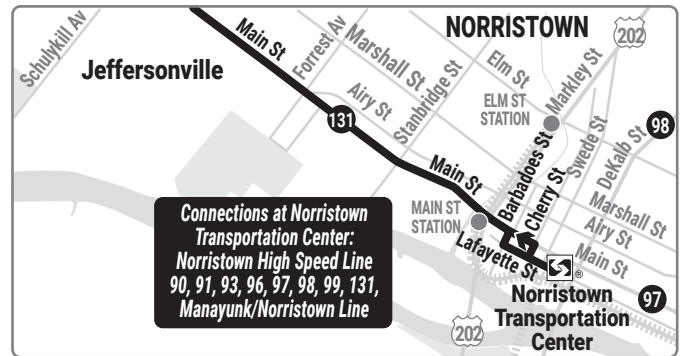

DISCONTINUED

91

**Graterford
to Norristown
Transportation
Center**

**DISCONTINUED UNTIL
FURTHER NOTICE**

Saturdays		
To Graterford		
Norristown Transportation Center	Main St & Forrest Av (Jeffersonville)	SCI Phoenix (Graterford)
AM SERVICE		
PM SERVICE		

Saturdays		
To Norristown Transportation Center		
SCI Phoenix (Graterford)	Main St & Forrest Av (Jeffersonville)	Norristown Transportation Center
AM SERVICE		
PM SERVICE		

Subject To Change

TRAVEL TIPS

- Route 91 does not operate on Weekdays, Sundays or on New Year's, Memorial, Independence, Labor, Thanksgiving, and Christmas days.
- Fare payment options: cash, or SEPTA Key Card with Pass or Travel Wallet Funds. Go to www.septa.org or m.septa.org for schedules & real time information. Try [Schedules to Go](#) for next 10 scheduled trips (smart phone users) or [SMS Schedules](#) for next 4 scheduled trips (by text message); See bus/trolley locations on [TransitView](#).
- To [SAVE Money on Your Commute](#) visit www.thecommuterschoice.com